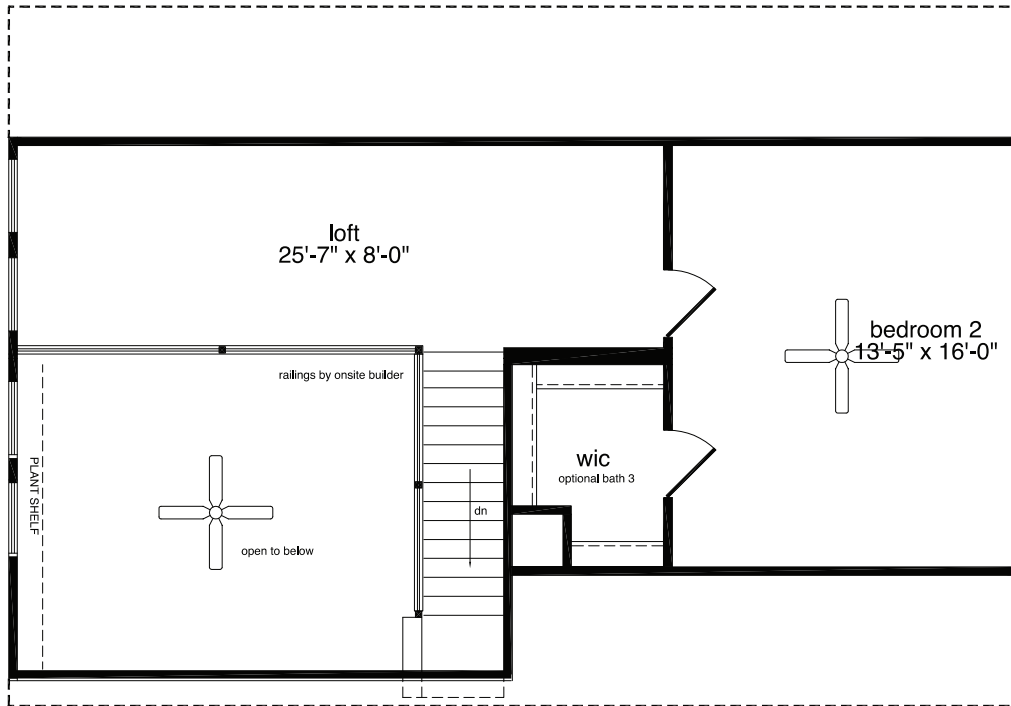

The Waterville

The unique kitchen/dining room combination opens into a spectacular living room in this chalet style Cape Cod. The first floor also provides two bedrooms and two baths. The home's suggested second floor has a third bedroom and a loft overlooking the living room.

The Waterville

3 Bedrooms, 2 Baths

1,107 1st Floor, 473 2nd Floor, 1,574 Living Area

27'8" x 40' Dimensions

The Waterville

All home elevations are artist renderings and may vary from actual construction. All floor plans and room sizes are approximate. All information contained is the sole property of HandCrafted Homes

HandCrafted Homes
A BETTER WAY TO BUILD

The Waterville

3 Bedrooms, 2 Baths

1,107 1st Floor, 473 2nd Floor, 1,574 Living Area
27'8" x 40' Dimensions

877.424.4321

436.0001

430.6662 fax

101 Eastern Minerals Rd