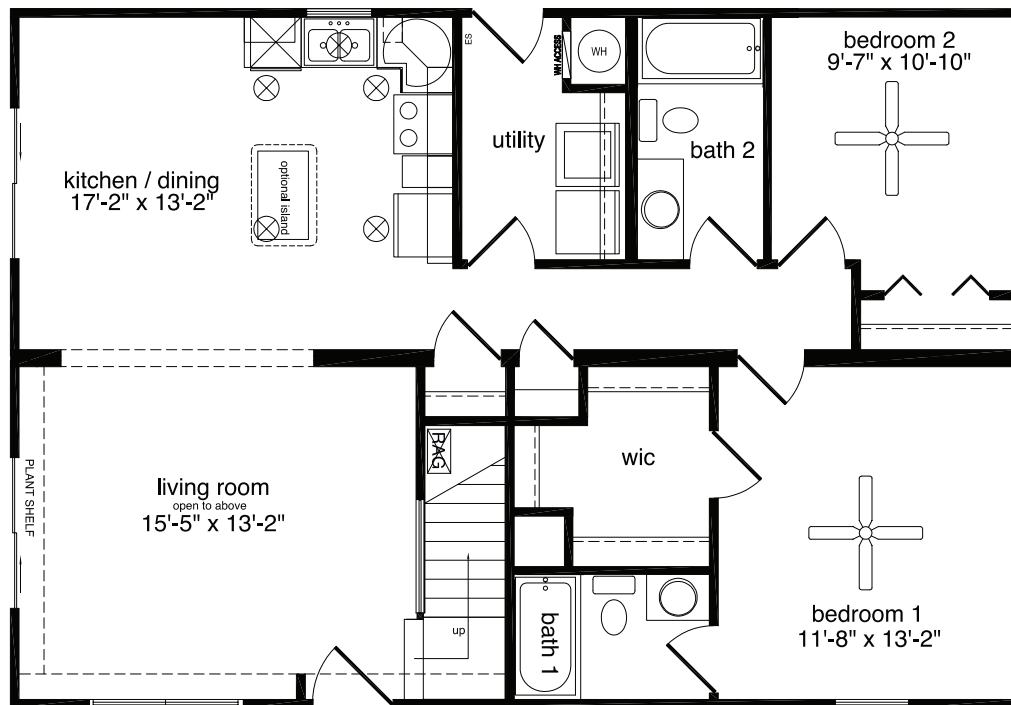

The Waterville

The unique kitchen/dining room combination opens into a spectacular living room in this chalet style Cape Cod. The first floor also provides two bedrooms and two baths. The home's suggested second floor has a third bedroom and a loft overlooking the living room.

The Waterville

3 Bedrooms, 2 Baths

1,107 1st Floor, 473 2nd Floor, 1,574 Living Area

27'8" x 40' Dimensions

The Waterville

All home elevations are artist renderings and may vary from actual construction. All floor plans and room sizes are approximate. All information contained is the sole property of HandCrafted Homes

HandCrafted Homes
A BETTER WAY TO BUILD

The Waterville

3 Bedrooms, 2 Baths

1,107 1st Floor, 473 2nd Floor, 1,574 Living Area
27'8" x 40' Dimensions

877.424.4321

436.0001

430.6662 fax

101 Eastern Minerals Rd