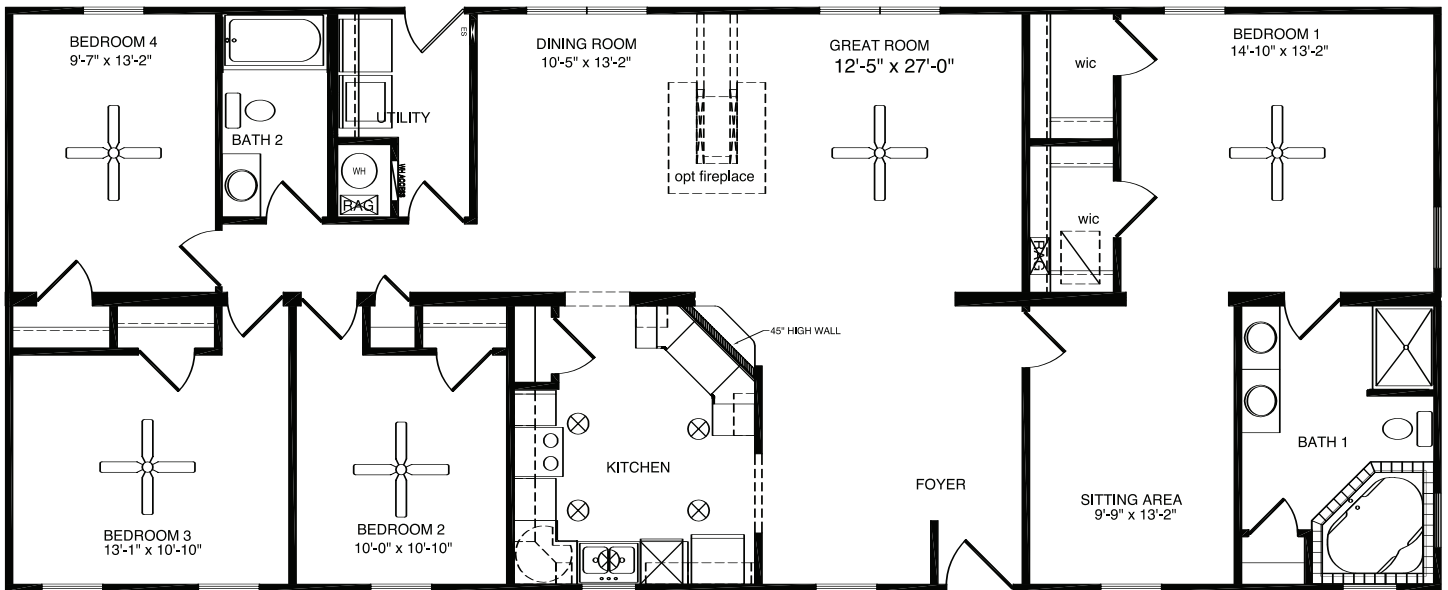

The Goldsboro

The Goldsboro features four bedrooms and two full baths. The master suite includes his/her walk-in closets with a separate sitting area. Its open floor plan invites entertaining or quiet nights with the family.

The Goldsboro
4 Bedrooms, 2 Baths
1,881 Living Area
27'8" x 68' Dimensions

The Goldsboro

All home elevations are artist renderings and may vary from actual construction. All floor plans and room sizes are approximate. All information contained is the sole property of HandCrafted Homes

HandCrafted Homes
A BETTER WAY TO BUILD

The Goldsboro
4 Bedrooms, 2 Baths
1,881 Living Area
27'8" x 68' Dimensions

877.424.4321

436.0001
430.6662 fax

101 Eastern Minerals Rd Henderson, NC 27537

www.HandCraftedHomes.com