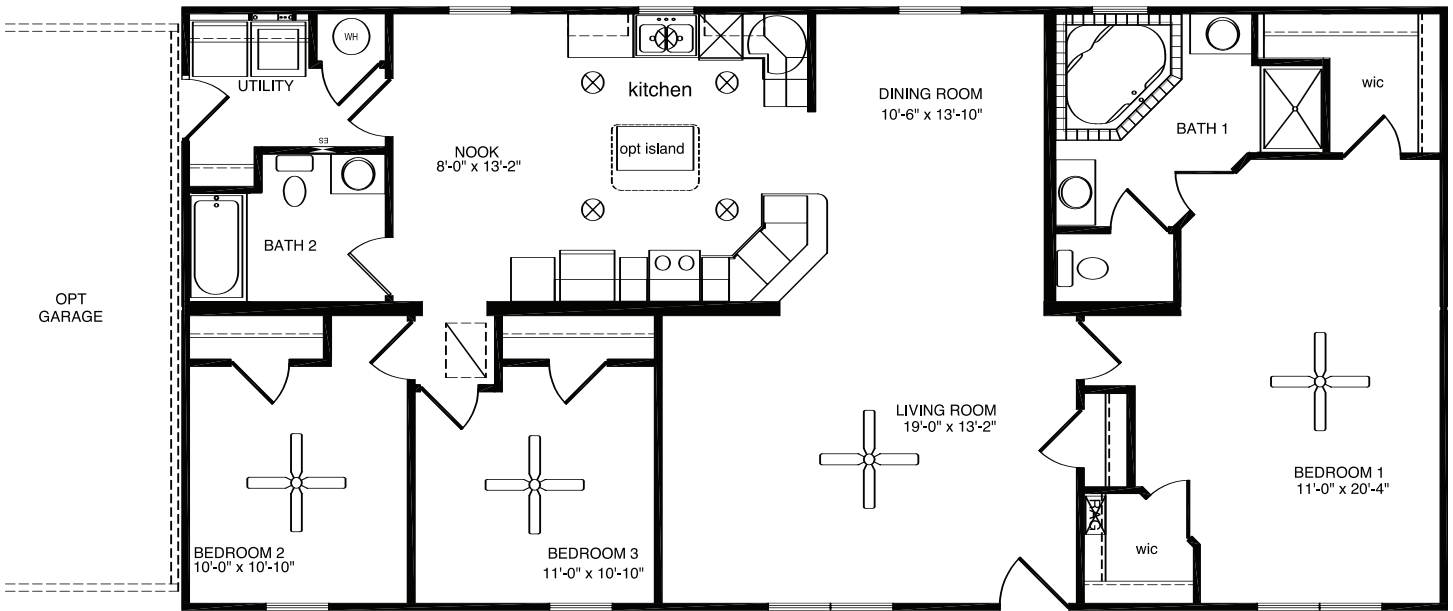

## The Caldwell

The amenities in this ranch-style home are plentiful. The master suite has two walk-in closets and a large master bath with a corner tub, separate shower and private water closet. The kitchen and breakfast nook open into a spacious dining room and living room. Two additional bedrooms complete the design.

### **The Caldwell**

3 Bedrooms, 2 Baths  
1,605 Living Area  
27'8" x 58' Dimensions

**The Caldwell**

All home elevations are artist renderings and may vary from actual construction. All floor plans and room sizes are approximate. All information contained is the sole property of HandCrafted Homes

**HandCrafted Homes**  
A BETTER WAY TO BUILD

**The Caldwell**  
3 Bedrooms, 2 Baths  
1,605 Living Area  
27'8" x 58' Dimensions

**877.424.4321**

**436.0001**  
**430.6662 fax**

101 Eastern Minerals Rd Henderson, NC 27537