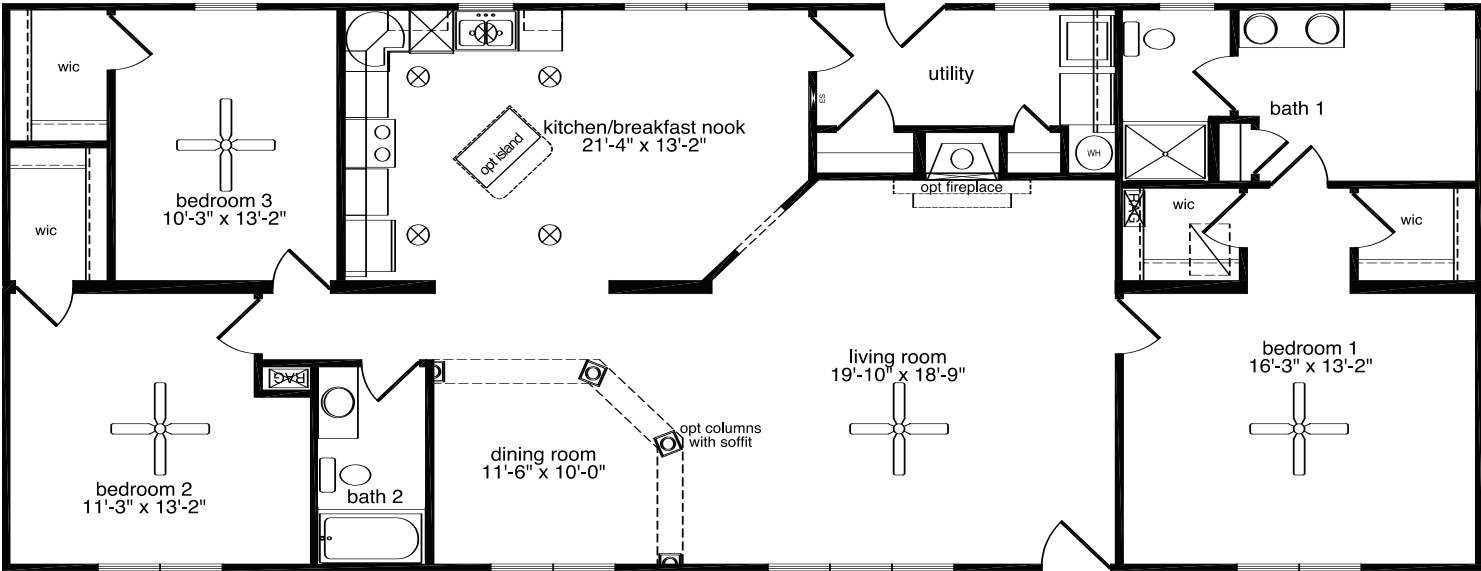

The Wilmington

This traditional ranch home features many unique aspects, including an elliptical arch between the kitchen and living rooms. The master suite has his and her walk-in closets and a master bath with a separate water closet and shower. The spacious living room and dining room are separated with optional columns, emphasizing the home's detailed design.

The Wilmington

3 Bedrooms, 2 Baths
1,881 Living Area
27'8" x 68' Dimensions

The Wilmington

All home elevations are artist renderings and may vary from actual construction. All floor plans and room sizes are approximate. All information contained is the sole property of HandCrafted Homes

HandCrafted Homes
A BETTER WAY TO BUILD

The Wilmington
3 Bedrooms, 2 Baths
1,881 Living Area
27'8" x 68' Dimensions

877.424.4321

436.0001
430.6662 fax

101 Eastern Minerals Rd Henderson, NC 27537

www.HandCraftedHomes.com