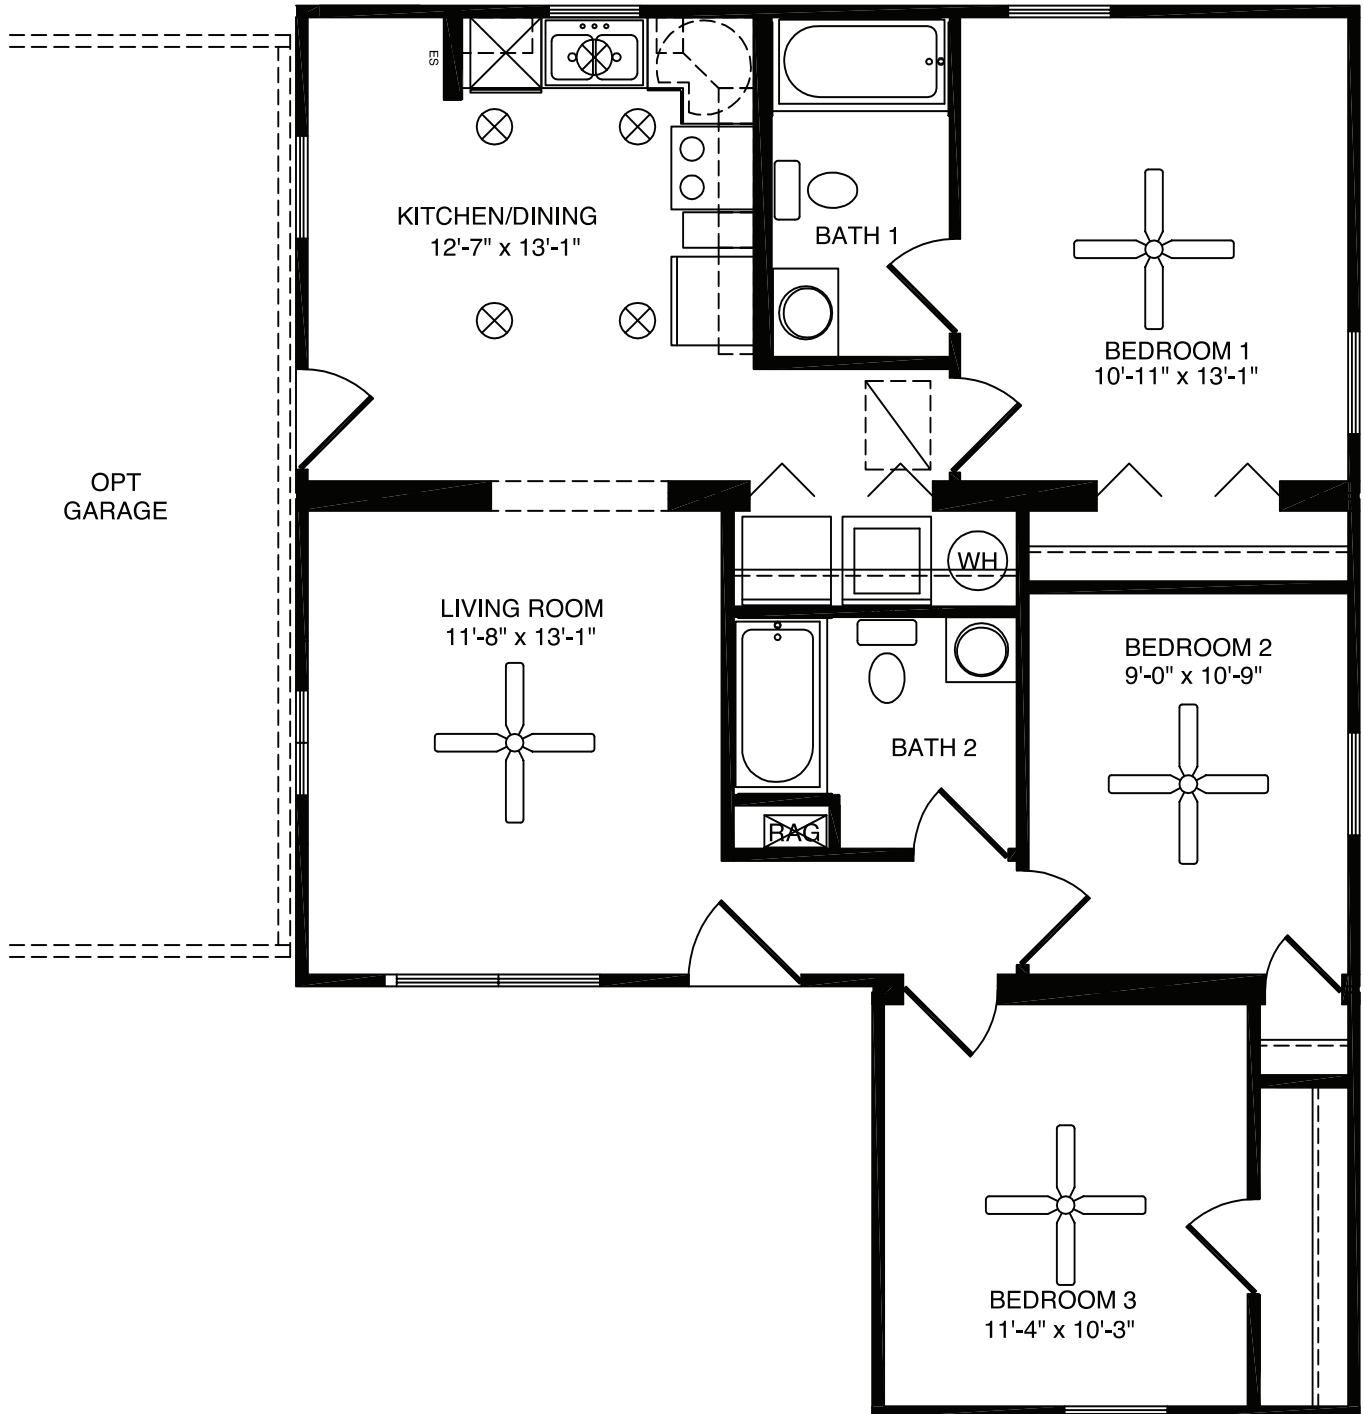

The Wake Forest

The Wake Forest offers three bedrooms and two full baths. The living room provides easy access to all areas of the home including the kitchen/dining room combo. The optional two-car garage completes the design.

The Wake Forest

3 Bedrooms, 2 Baths
1,052 Living Area
39'10" x 30' Dimensions

The Wake Forest

All home elevations are artist renderings and may vary from actual construction. All floor plans and room sizes are approximate. All information contained is the sole property of HandCrafted Homes

HandCrafted Homes
A BETTER WAY TO BUILD

The Wake Forest
3 Bedrooms, 2 Baths
1,052 Living Area
39'10" x 30' Dimensions

877.424.4321

436.0001
430.6662 fax

101 Eastern Minerals Rd Henderson, NC 27537

www.HandCraftedHomes.com