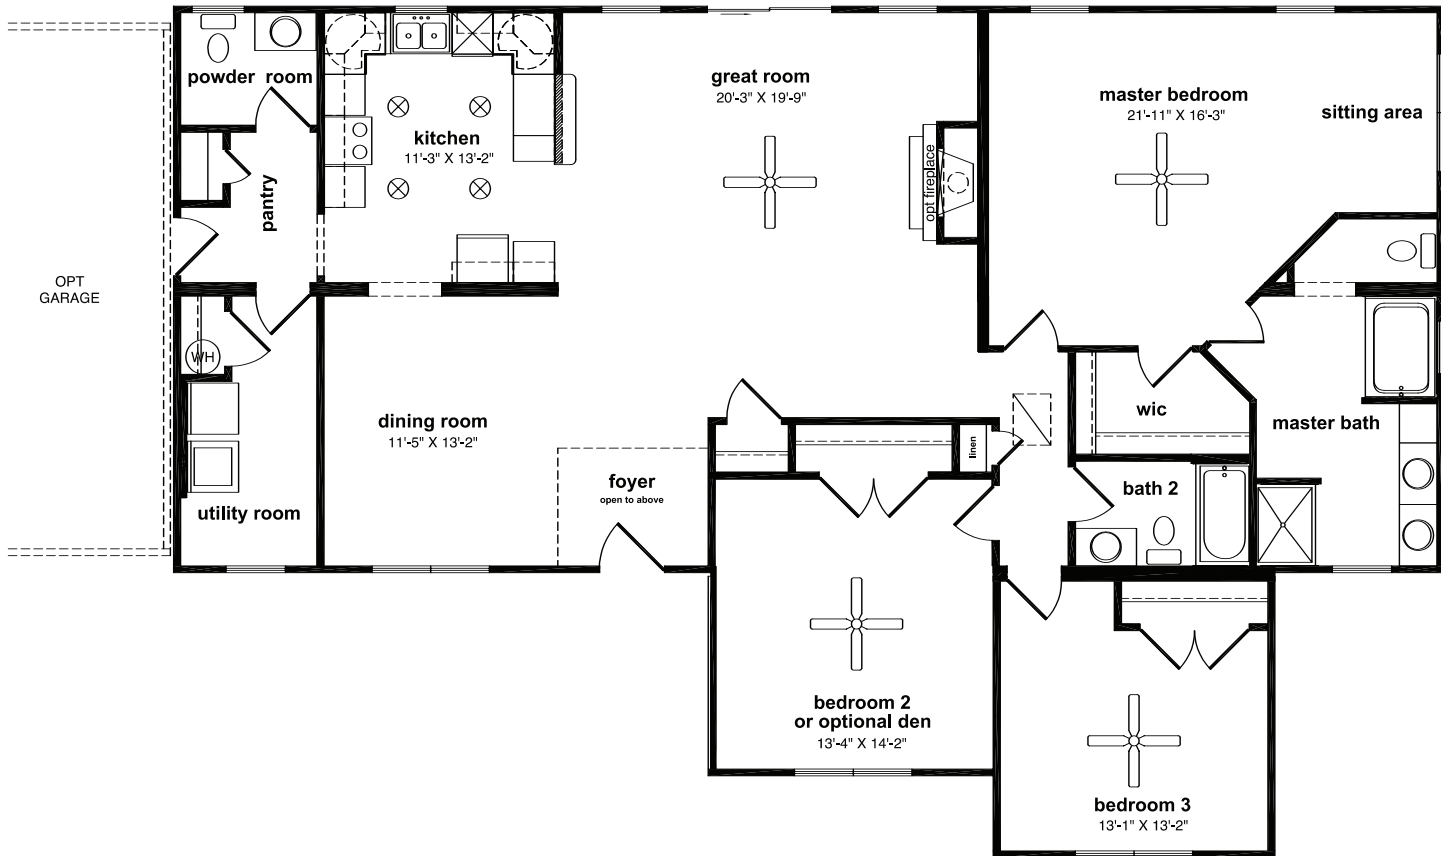

The Ridgeville

The Ridgeville has the perfect residential look that is just one of the many qualities that HandCrafted Homes is pleased to offer with this model. With 2,062 square feet of living area all conveniently located on one level, the Ridgeville has a huge master suite complete with a sitting area. One of the unique features is the open to above foyer with a tower dormer that is sure to impress visitors upon their arrival. The distinct roof design allows for an eye-appealing view from the curb.

The Ridgeville

3 Bedrooms, 2.5 Baths

2,059 Living Area

41'7" x 64' Dimensions

The Ridgeville

All home elevations are artist renderings and may vary from actual construction. All floor plans and room sizes are approximate. All information contained is the sole property of HandCrafted Homes

HandCrafted Homes
A BETTER WAY TO BUILD

The Ridgeville
3 Bedrooms, 2.5 Baths
2,059 Living Area
41'7" x 64' Dimensions

877.424.4321

436.0001
430.6662 fax

101 Eastern Minerals Rd Henderson, NC 27537

www.HandCraftedHomes.com