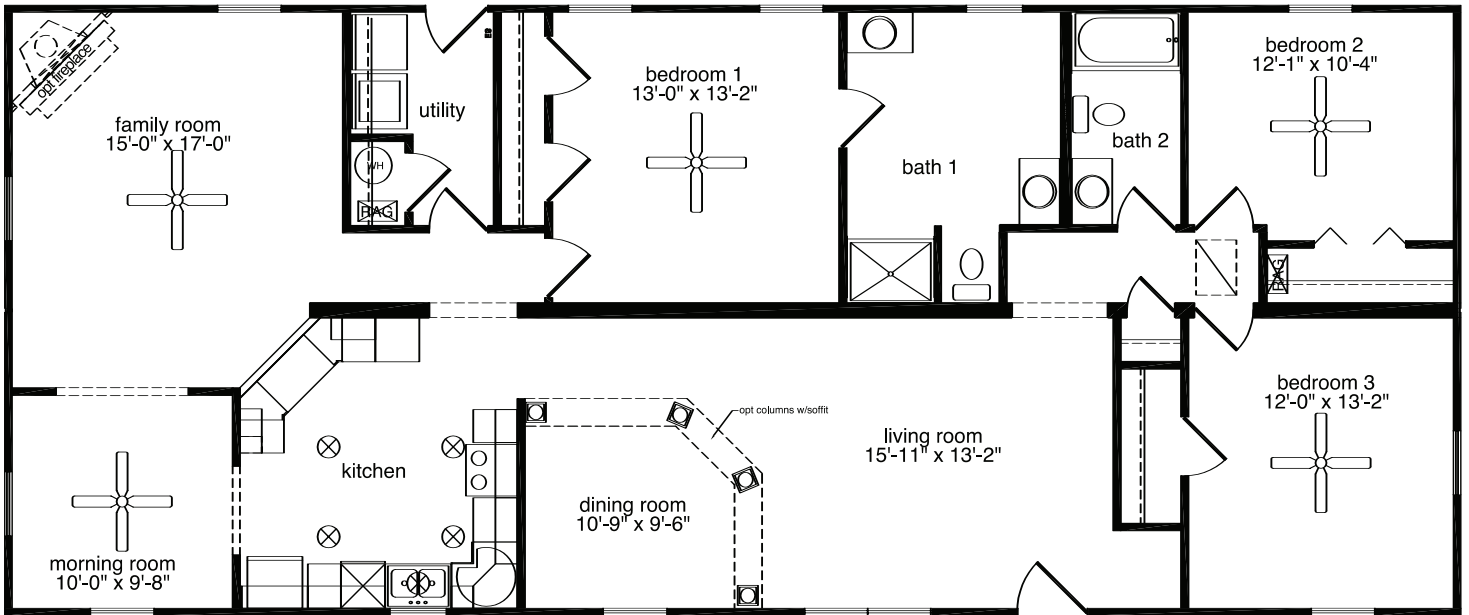

## The Lowesville

This charming ranch will be the talk of your neighborhood. This home has tremendous curb appeal and an inviting floor plan. With three bedrooms and two full baths, a unique living dining room combo and kitchen designed with convenience in mind, this home is built around you. The morning room and family room complete this remarkable home.

### **The Lowesville**

3 Bedrooms, 2 Baths  
1,826 Living Area  
27'8" x 66' Dimensions

The Lowesville

All home elevations are artist renderings and may vary from actual construction. All floor plans and room sizes are approximate. All information contained is the sole property of HandCrafted Homes

**HandCrafted Homes**  
A BETTER WAY TO BUILD

**The Lowesville**  
3 Bedrooms, 2 Baths  
1,826 Living Area  
27'8" x 66' Dimensions

**877.424.4321**

436.0001  
430.6662 fax

101 Eastern Minerals Rd Henderson, NC 27537