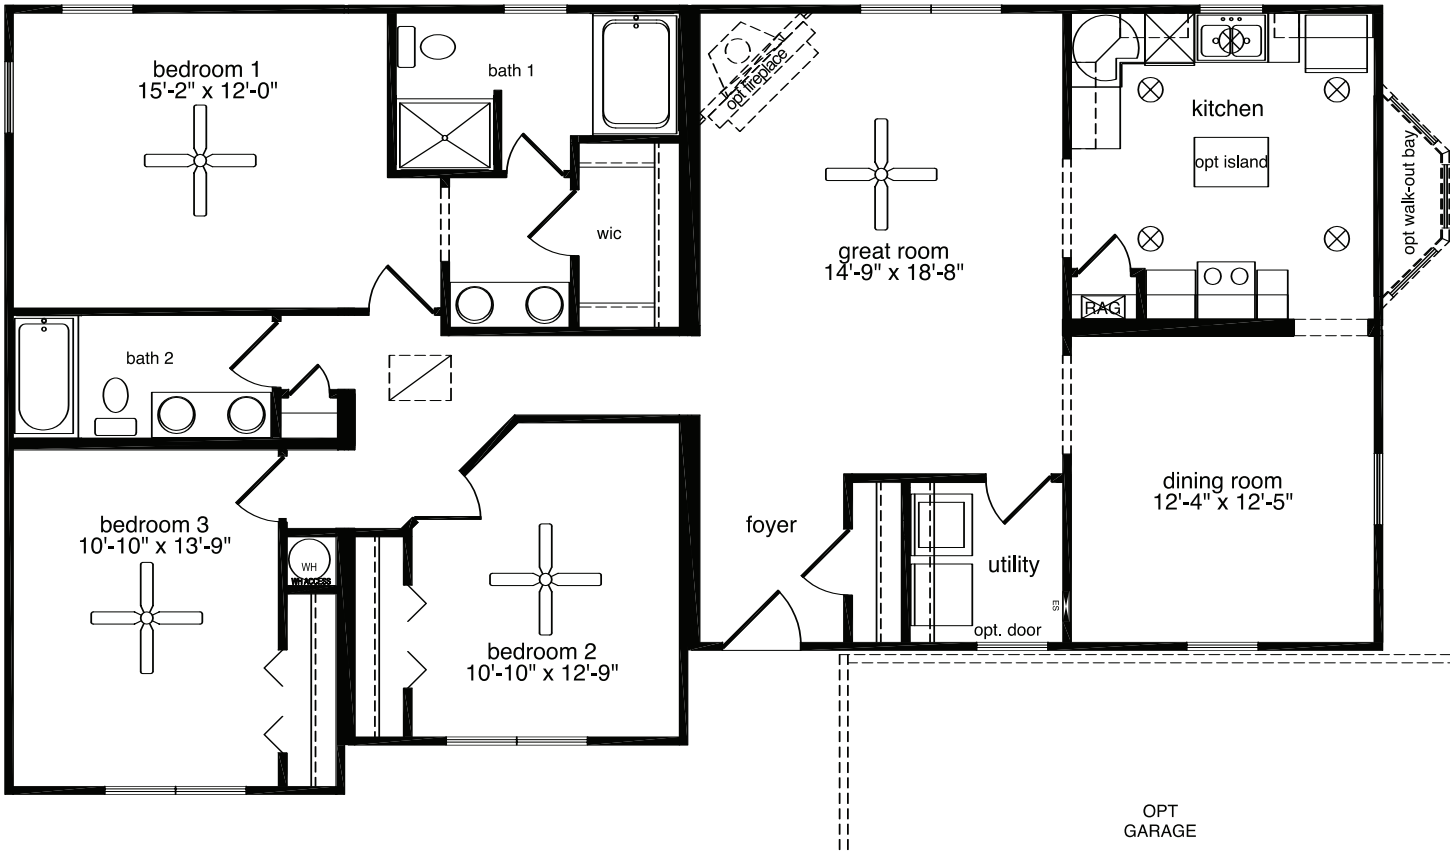

The Louisburg

The Louisburg is a traditional ranch-style home with three bedrooms and two full baths. The large kitchen offers an optional island and optional walkout bay window. The formal dining room and enormous great room complete this unique design.

The Louisburg
3 Bedrooms, 2 Baths
1,596 Living Area
32' x 55'10" Dimensions

The Louisburg

All home elevations are artist renderings and may vary from actual construction. All floor plans and room sizes are approximate. All information contained is the sole property of HandCrafted Homes

HandCrafted Homes
A BETTER WAY TO BUILD

The Louisburg
3 Bedrooms, 2 Baths
1,596 Living Area
32' x 55'10" Dimensions

877.424.4321

436.0001
430.6662 fax

101 Eastern Minerals Rd Henderson, NC 27537

www.HandCraftedHomes.com