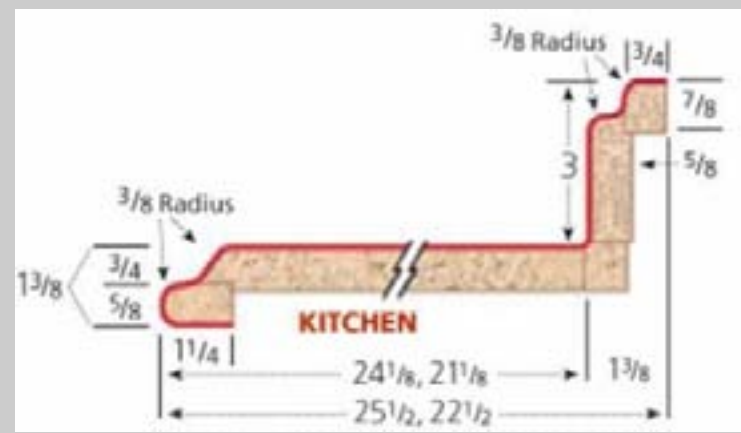

# Valencia Countertops

Milano Mahogany 4728-52

Milano Glenn 4727-52