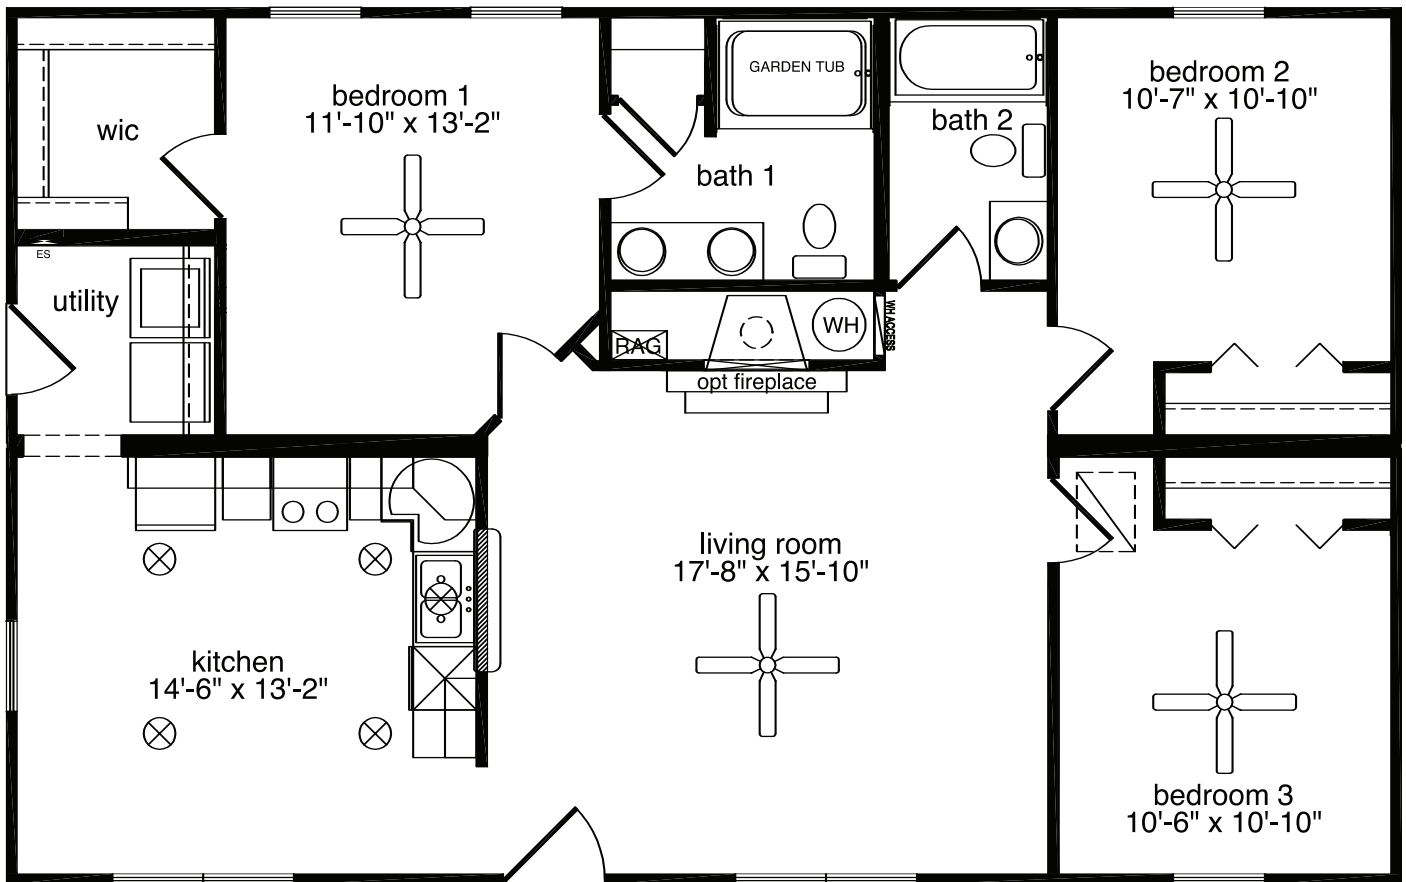

## The Cherryville

The Cherryville features a master suite with walk-in closet and master bath. Two additional bedrooms and a full bath complete the sleeping quarters of the home. A large living room, beautiful kitchen and separate utility room encompass the remainder of the home.

### **The Cherryville**

3 Bedrooms, 2 Baths

1,217 Living Area

27'8" x 44' Dimensions

**The Cherryville**

All home elevations are artist renderings and may vary from actual construction. All floor plans and room sizes are approximate. All information contained is the sole property of HandCrafted Homes

**HandCrafted Homes**  
A BETTER WAY TO BUILD

**The Cherryville**  
3 Bedrooms, 2 Baths  
1,217 Living Area  
27'8" x 44' Dimensions

**877.424.4321**

436.0001  
430.6662 fax

101 Eastern Minerals Rd Henderson, NC 27537